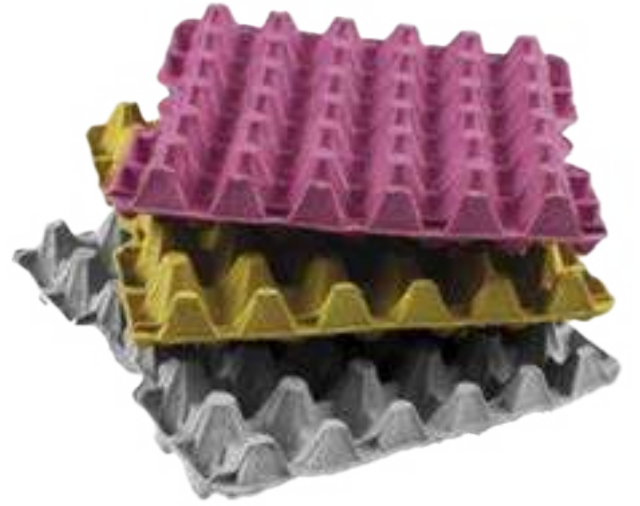

EGG TRAY

EGG TRAY

VIOLS	NAME OF THE PRODUCT	PRODUCT WEIGHT	EGG WEIGHT	PACK QTY	PACKAGE SIZE
15,5 LBS	SMALL	62 GR	<53 GR	140	290*290*960
17 LBS	MEDIUM	63 GR	53-63 GR	140	307*307*960
18 LBS	LARGE	67 GR	60-67 GR	140	297*267*1080
20 LBS	XLARGE	70 GR	63-93 GR	140	315*315*1100
25 LBS	XXLARGE	65 GR	73-> GR	125	295*290*105
COVER	ML	50 GR	53-73 GR	140	295*295*88

Egg Tray

Request detailed information about this product group