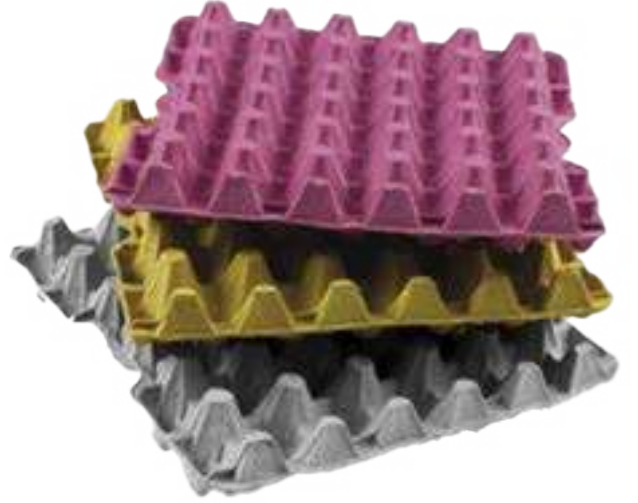

EGG TRAY

EGG TRAY

VIOLS	NAME OF THE PRODUCT	PRODUCT WEIGHT	EGG WEIGHT	PACK QTY	PACKAGE SIZE
15,5 LBS	SMALL	62 GR	<53 GR	140	290*290*960
17 LBS	MEDIUM	63 GR	53-63 GR	140	307*307*960
18 LBS	LARGE	67 GR	60-67 GR	140	297*267*1080
20 LBS	XLARGE	70 GR	63-93 GR	140	315*315*1100
25 LBS	XXLARGE	65 GR	73-> GR	125	295*290*105
COVER	ML	50 GR	53-73 GR	140	295*295*88

Egg Tray

Request detailed information about this product group